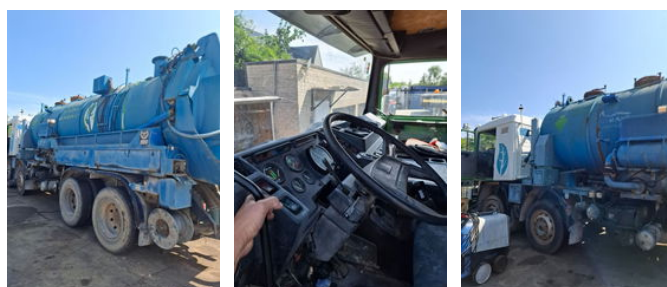

Volvo F 12.360

General features

Brand	Volvo
Model	F 12.360
Subcategory	Cab over engine
Construction year	1995
Condition	Used
Fuel	Diesel

Volvo F 12.360

Accessories